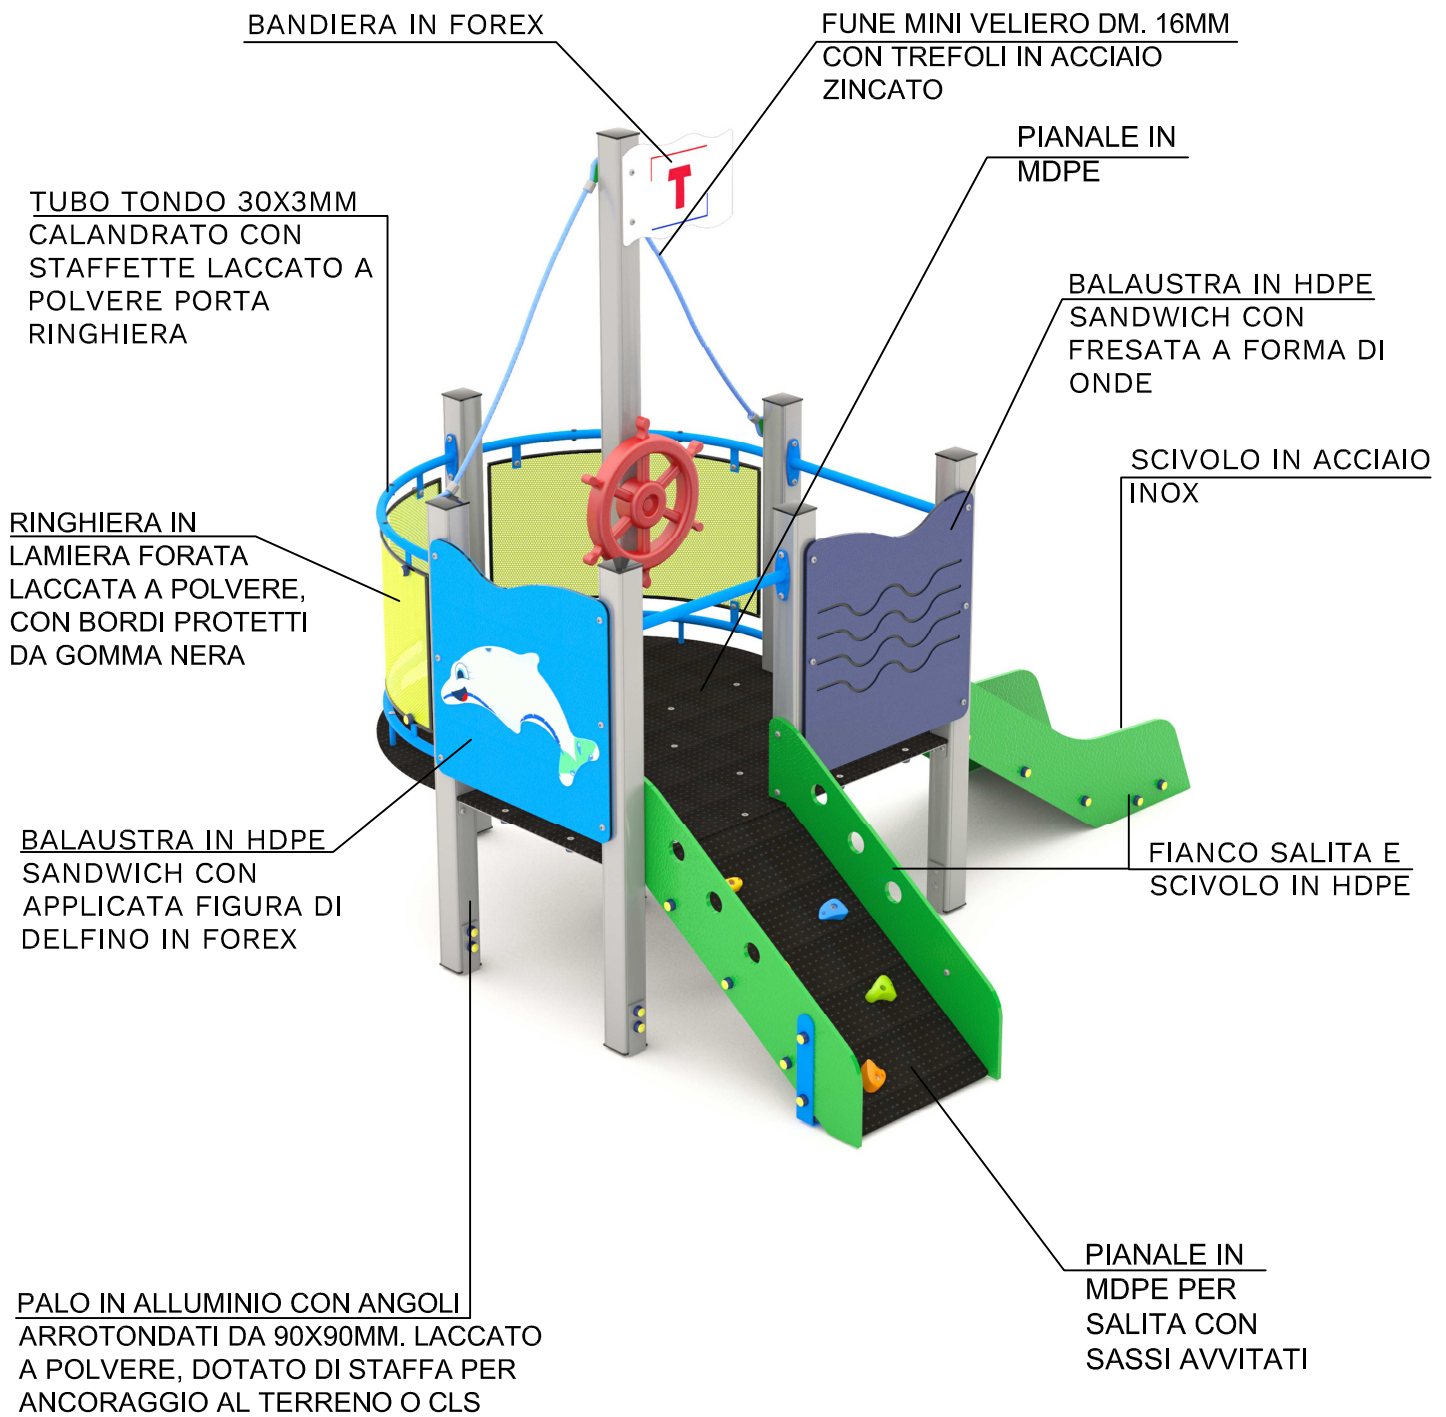

TUTTI GLI ELEMENTI DI FISSAGGIO, VITI, DADI, RONDELLE ECC. SONO IN ACCIAIO ZINCATO E PROTETTI DA GHIERE E TAPPI IN POLIETILENE

SCHEDA TECNICA (TECHNICAL DATA SHEET)		
ART. T0775	17-03-2021	SCALA (SCALE)
LE MISURE SONO ESPRESSE IN MM. (MEASUREMENTS ARE EXPRESSED IN MM.)		
  Playgrounds for a playful world	TIEGI SRL VIA BENEDETTO CROCE 7 Z.I. "CONDOTTI BARDINI" 31058 SUSEGANA (TV) 0438-460519	
	Ci riserviamo a termini di Legge la proprietà di questo disegno con divieto di renderlo comunque noto a terzi senza la nostra approvazione	
		FOGLIO 4 DI 5