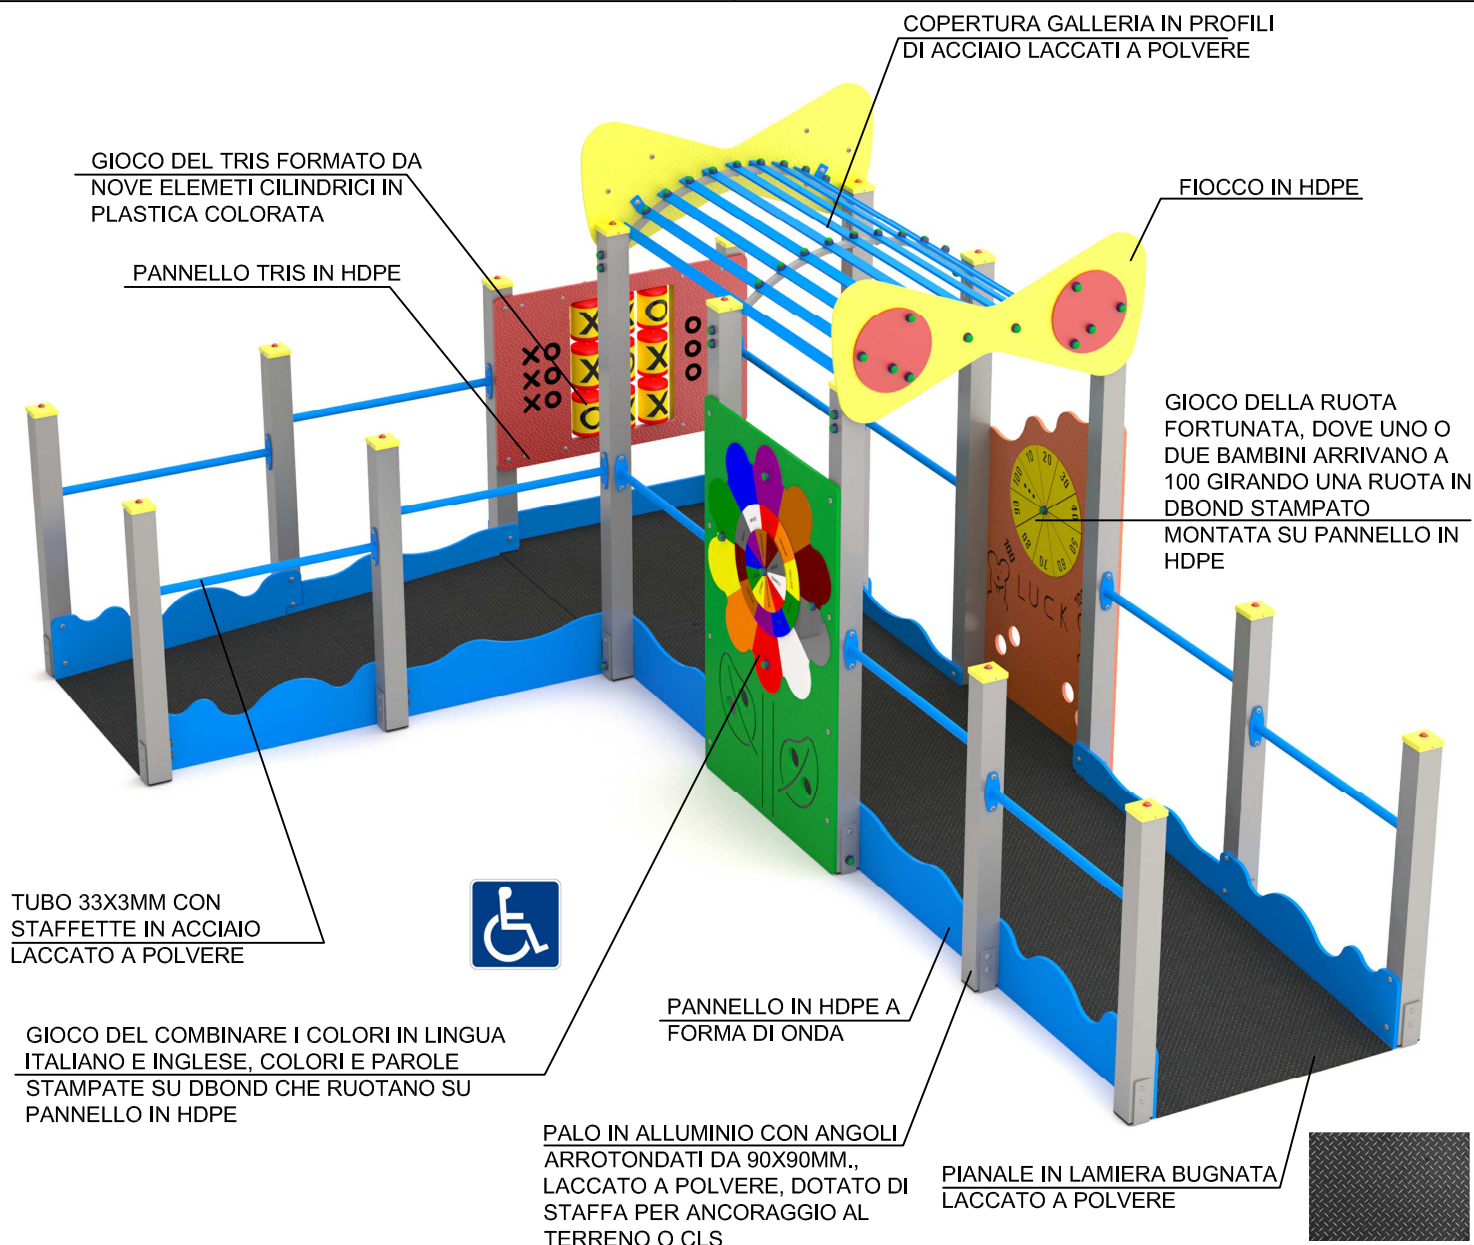

TUTTI GLI ELEMENTI DI FISSAGGIO, VITI, DADI, RONDELLE ECC. SONO IN ACCIAIO ZINCATO E PROTETTI DA GHIERE E TAPPI IN POLIETILENE

SCHEMA TECNICA (TECHNICAL DATA SHEET)

ART. T0500

23-03-2021

SCALA (SCALE)

LE MISURE SONO ESPRESSE IN MM. (MEASUREMENTS ARE EXPRESSED IN MM.)

TOFFOLI
Giochi
Playgrounds for a playful world

TIEGI SRL
VIA BENEDETTO CROCE 7,
Z.I. "CONDOTTI BARDINI",
31058 SUSEGANA (TV)
0438-460519

Ci riserviamo a termini di Legge la proprietà di questo disegno con divieto di renderlo comunque noto a terzi senza la nostra approvazione.

FOGLIO 4 DI 5