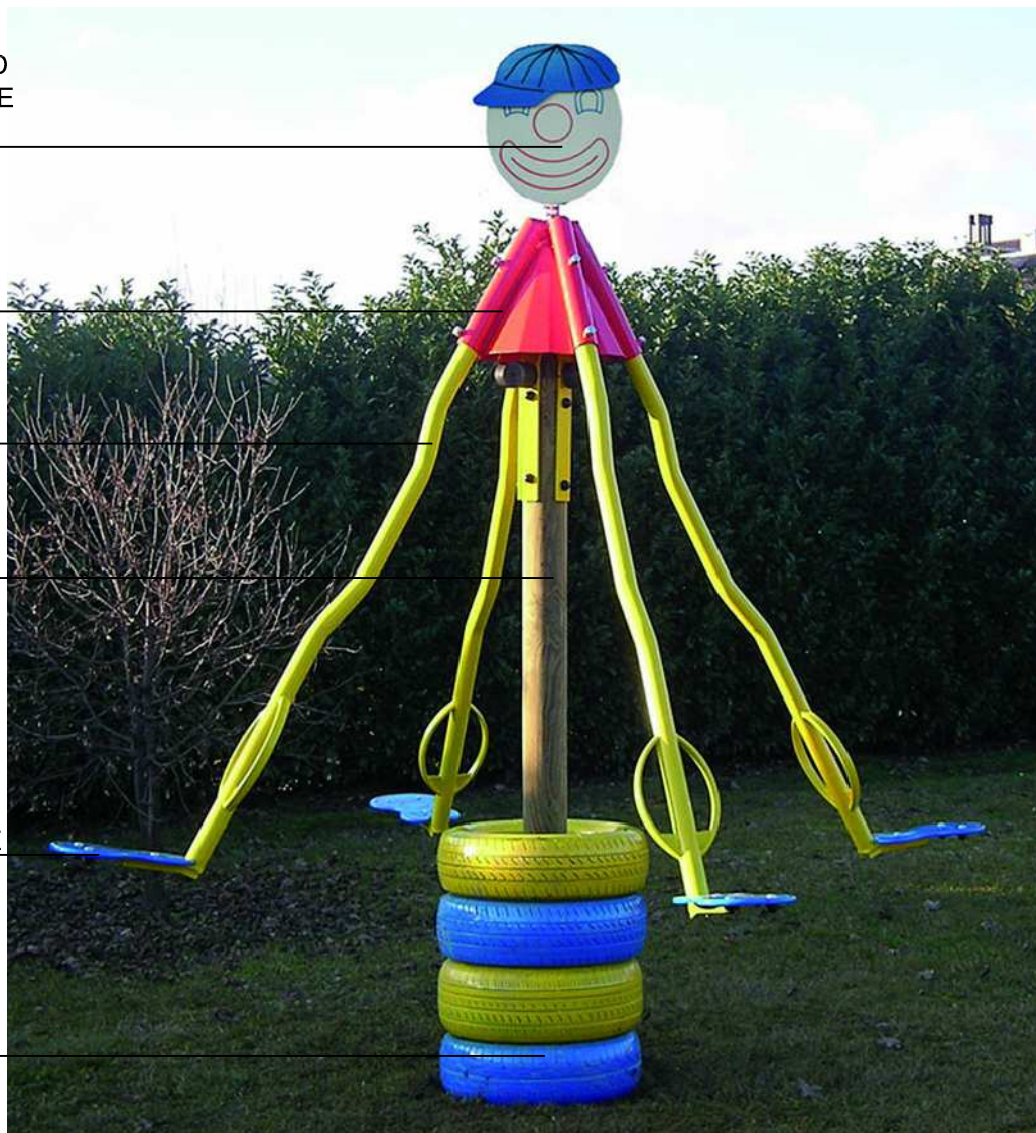

GIONDOLO'S FACE IN WOOD
TREATED WITH PROTECTIVE
PAINT FOR OUTDOORS
THICKNESS 9 MM

GIONDOLO'S BELL IN
PAINTED STAINLESS STEEL
THICKNESS 4MM

PAINTED STEEL TUBES
DIAMETER 60MM X
THICKNESS 3MM

GALVANIZED AND
PAINTED STEEL TUBE
DIAMETER 139MM X
THICKNESS 4MM,
BURIED IN CLS PLINTH
80CM DEPTH.

WOOD NON-SLIP SEAT
TREATED WITH PROTECTIVE
PAINT FOR OUTDOORS
THICKNESS 16 MM

PAINTED TIRES TO
CUSHION

ALL THE FIXING ELEMENTS, SCREWS, DROWS, ECC .. ARE IN STAINLESS
STEEL AND PROTECTED WITH PLASTIC BOLTS AND CAPS.

ALTEZZA DI CADUTA MAX. (SEAT HEIGHT)
<100 cm

INGOMBRO (OVERALL DIMENSION)
280 cm x 280 cm x 315 cm H.

ETA' (AGE GROUP)
5 - 11 ANNI

NUMERO UTILIZZATORI
(MAX N. OF SIMULTANEOUS USERS) 4

SCHEDA TECNICA (TECHNICAL DATA SHEET)

ART. 302

01-06-2017

SCALA (SCALE)

LE MISURE SONO ESPRESSE IN MM. (MEASUREMENTS ARE EXPRESSED IN MM.)

TOFFOLI
Giochi
Playgrounds for a playful world

TOFFOLI GIOCHI SRL
VIA BENEDETTO CROCE 7, Z.L. "CONDOTTI BARDINI", 31058 SUSEGANA (TV)
0438-460645

Ci riserviamo a termini di Legge la proprietà di questo disegno con divieto di renderlo comunque noto a terzi senza la nostra approvazione.
We reserve the right to read the ownership of this design with the prohibition of making it known to third parties without our approval

FOGLIO 3 DI 3